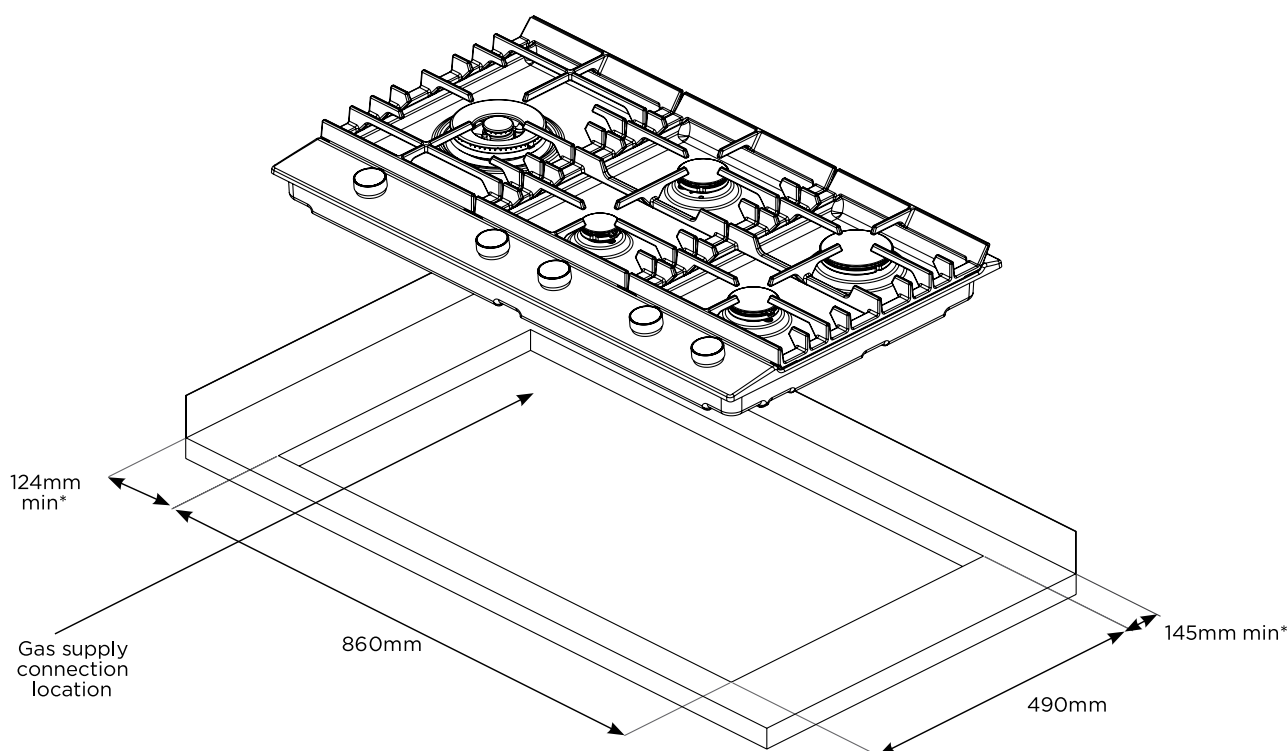

90cm gas cooktop

WHG958BCA

Product WxDxH (mm)	895 x 530 x 59
Cut-out WxD (mm)	860 x 490
Duct out through, diameter (mm)	Left

IMPORTANT

These dimensions are a guide only. All measurements are in millimetres (mm).
For complete installation instructions, refer to the manual provided with product.